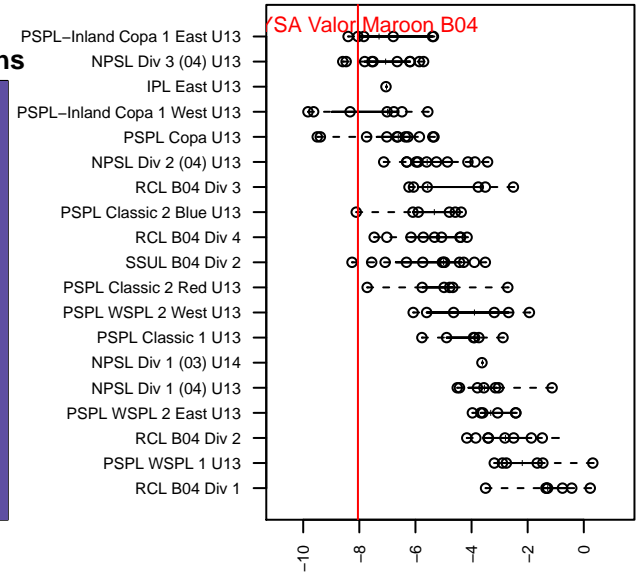

**attack and defense rating
relative to others at age
and all opponents in last 13 months**